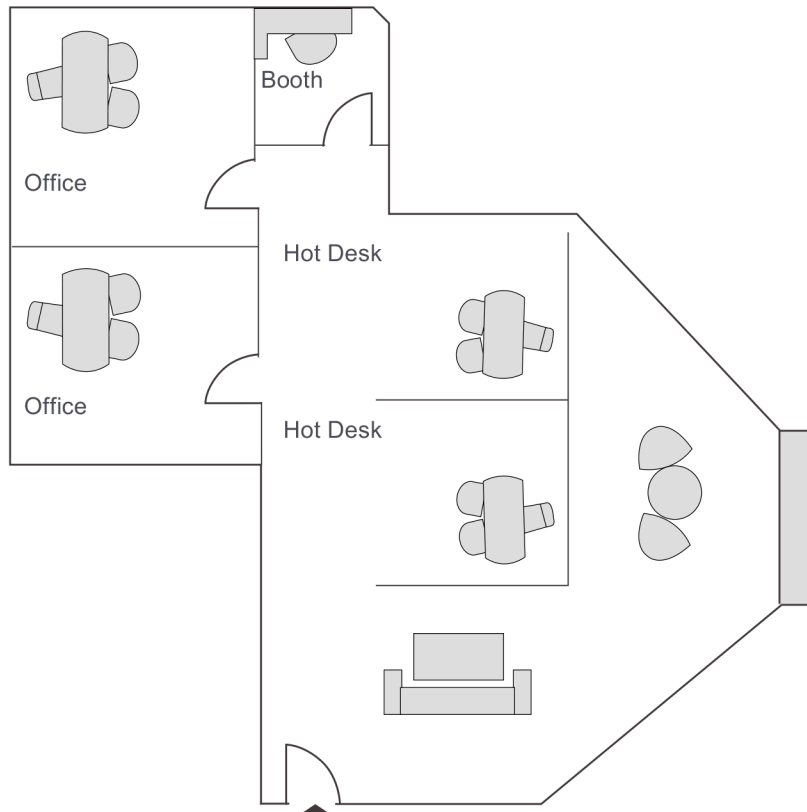

# Alem Studio

- 2 Private Offices
- 2 Hot Desks
- 1 Booth for video calls

**Total area: 70 square meters (754 square feet)**